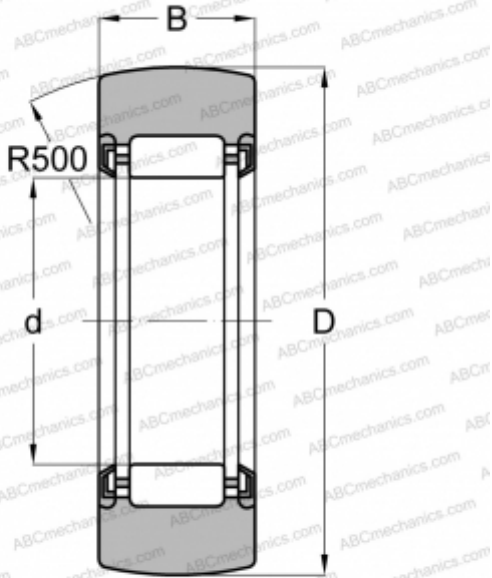

## RNA 22/8 2RSR FAG

Yoke type track roller

TYPE: Roller bearings, Yoke type track rollers, Without axial guidance, Outer ring without ribs, contact seals on both side, Without an inner ring

### Technical specification

#### DIMENSIONS, MM

d	12,000
D	24,000
B	11,800

#### WEIGHT, KG

0,027