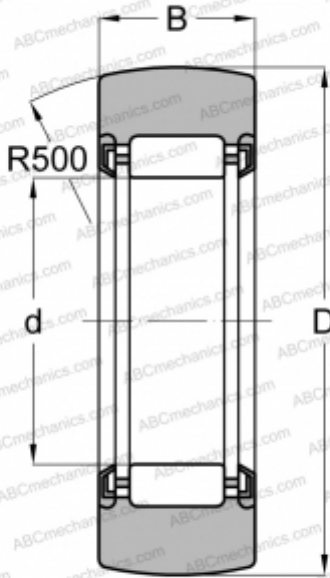

## RNA 22/8 2RSR INA

Yoke type track roller

TYPE: Roller bearings, Yoke type track rollers, Without axial guidance, Outer ring without ribs, contact seals on both side, Without an inner ring

### Technical specification

#### DIMENSIONS, MM

d	12,000
D	24,000
B	11,800

#### WEIGHT, KG

0,027