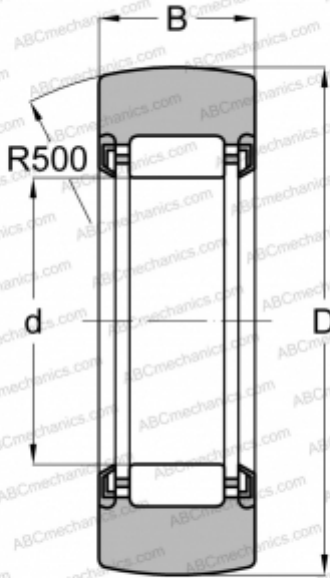

RNA 22/8.2RS SKF

Yoke type track roller

TYPE: Roller bearings, Yoke type track rollers, Without axial guidance, Outer ring without ribs, contact seals on both side, Without an inner ring

Technical specification

DIMENSIONS, MM

d	12,000
D	24,000
B	11,800

WEIGHT, KG

0,029

MANUFACTURER

[SKF](#)

INTERCHANGE

ABC	RNA 22/8 2RSR
FAG	RNA 22/8 2RSR
INA	RNA 22/8 2RSR
TORRINGTON	RNA 22/8 2RS