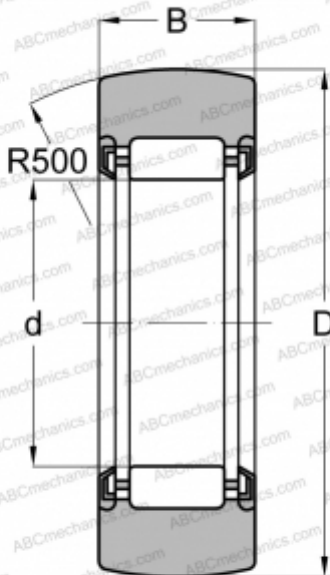

RNA 22/8 2RS TORRINGTON

Yoke type track roller

TYPE: Roller bearings, Yoke type track rollers, Without axial guidance, Outer ring without ribs, contact seals on both side, Without an inner ring

Technical specification

DIMENSIONS, MM

d	12,000
D	24,000
B	11,800

WEIGHT, KG

0,027

MANUFACTURER

[TORRINGTON](#)

INTERCHANGE

ABC	RNA 22/8 2RSR
FAG	RNA 22/8 2RSR
INA	RNA 22/8 2RSR
SKF	RNA 22/8.2RS