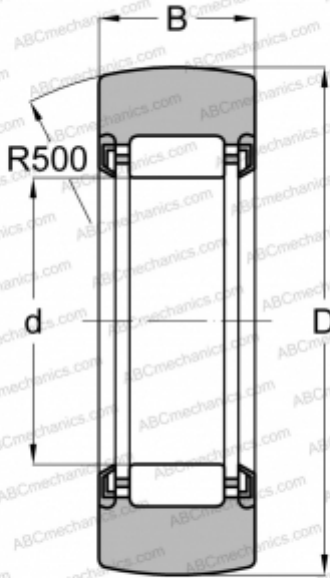

RNA 2200 2RS TORRINGTON

Yoke type track roller

TYPE: Roller bearings, Yoke type track rollers, Without axial guidance, Outer ring without ribs, contact seals on both side, Without an inner ring

Technical specification

DIMENSIONS, MM

d	14,000
D	30,000
B	13,800

WEIGHT, KG

0,050

MANUFACTURER

[TORRINGTON](#)

INTERCHANGE

ABC	RNA 2200 2RSR
FAG	RNA 2200 2RSR
INA	RNA 2200 2RSR
SKF	RNA 2200.2RS