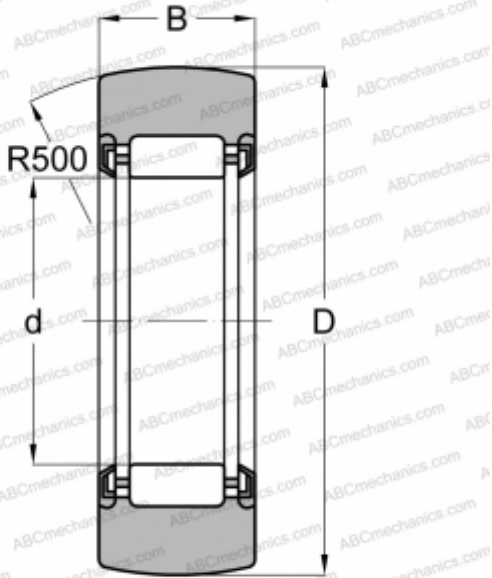

RNA 2203 2RSR FAG

Yoke type track roller

TYPE: Roller bearings, Yoke type track rollers, Without axial guidance, Outer ring without ribs, contact seals on both side, Without an inner ring

Technical specification

DIMENSIONS, MM

d	22,000
D	40,000
B	15,800

WEIGHT, KG

0,091

MANUFACTURER

[FAG](#)

INTERCHANGE

ABC	RNA 2203 2RSR
INA	RNA 2203 2RSR
SKF	RNA 2203.2RS
TORRINGTON	RNA 2203 2RS