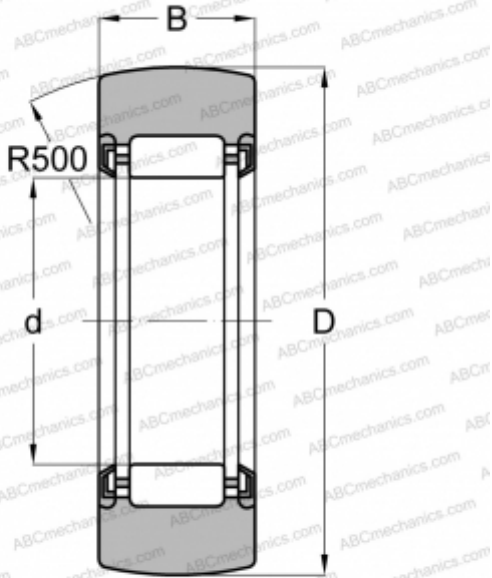

RNA 2206 2RSR FAG

Yoke type track roller

TYPE: Roller bearings, Yoke type track rollers, Without axial guidance, Outer ring without ribs, contact seals on both side, Without an inner ring

Technical specification

DIMENSIONS, MM

d	35,000
D	62,000
B	19,800

WEIGHT, KG

0,286

MANUFACTURER

[FAG](#)

INTERCHANGE

ABC	RNA 2206 2RSR
INA	RNA 2206 2RSR
SKF	RNA 2206.2RS
TORRINGTON	RNA 2206 2RS