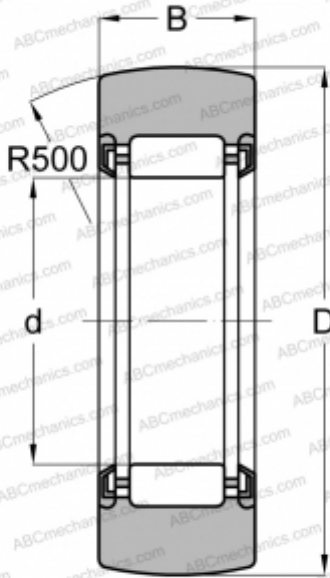

RNA 2207 2RS TORRINGTON

Yoke type track roller

TYPE: Roller bearings, Yoke type track rollers, Without axial guidance, Outer ring without ribs, contact seals on both side, Without an inner ring

Technical specification

DIMENSIONS, MM

d	42,000
D	72,000
B	22,800

WEIGHT, KG

0,422

MANUFACTURER

[TORRINGTON](#)

INTERCHANGE

ABC	RNA 2207 2RSR
FAG	RNA 2207 2RSR
INA	RNA 2207 2RSR
SKF	RNA 2207.2RS