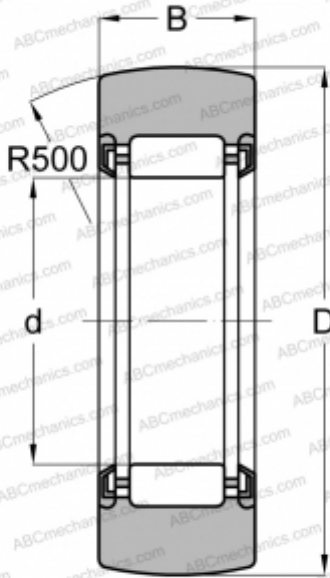

RNA 2210 2RS TORRINGTON

Yoke type track roller

TYPE: Roller bearings, Yoke type track rollers, Without axial guidance, Outer ring without ribs, contact seals on both side, Without an inner ring

Technical specification

DIMENSIONS, MM

d	58,000
D	90,000
B	22,800

WEIGHT, KG

0,590

MANUFACTURER

[TORRINGTON](#)

INTERCHANGE

ABC	RNA 2210 2RSR
FAG	RNA 2210 2RSR
INA	RNA 2210 2RSR