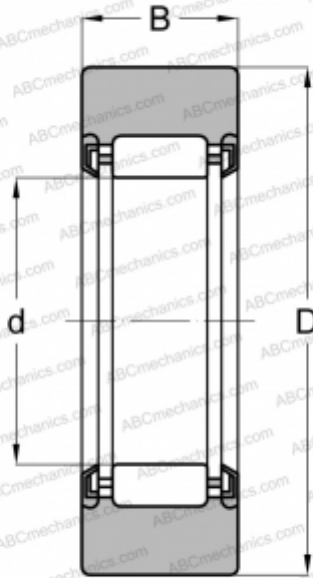

RNA 22/6 2RSX ABC

Yoke type track roller

TYPE: Roller bearings, Yoke type track rollers, Without axial guidance, Without an inner ring, Outer ring without ribs, contact seals on both side, cylindrical outer ring

Technical specification

DIMENSIONS, MM

d	10,000
D	19,000
B	11,800

WEIGHT, KG

0,014

MANUFACTURER

[ABC](#)

INTERCHANGE

FAG	RNA 22/6 2RSR DZ
INA	RNA 22/6 2RSX
SKF	RNA 22/6.2RS.X
TORRINGTON	RNA 22/6 2RS DZ