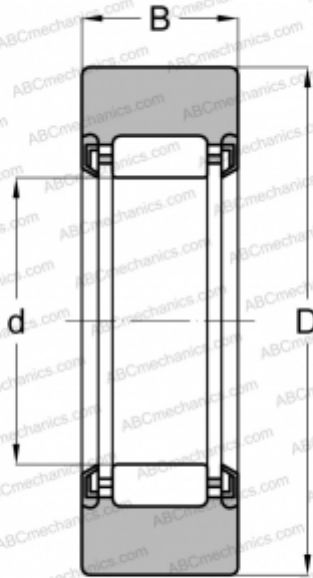

RNA 22/6 2RSR DZ FAG

Yoke type track roller

TYPE: Roller bearings, Yoke type track rollers, Without axial guidance, Without an inner ring, Outer ring without ribs, contact seals on both side, cylindrical outer ring

Technical specification

DIMENSIONS, MM

d	10,000
D	19,000
B	11,800

WEIGHT, KG

0,014

MANUFACTURER

[FAG](#)

INTERCHANGE