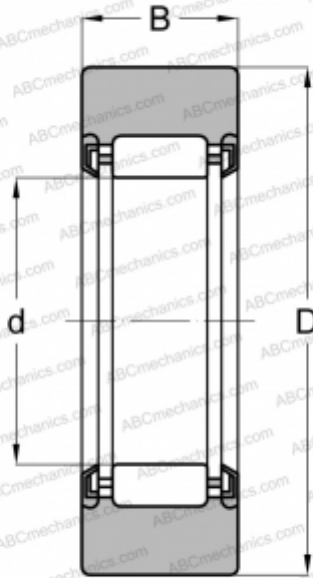

RNA 22/6 2RSX INA

Yoke type track roller

TYPE: Roller bearings, Yoke type track rollers, Without axial guidance, Without an inner ring, Outer ring without ribs, contact seals on both side, cylindrical outer ring

Technical specification

DIMENSIONS, MM

d	10,000
D	19,000
B	11,800

WEIGHT, KG

0,014

MANUFACTURER

[INA](#)

INTERCHANGE

ABC	RNA 22/6 2RSX
FAG	RNA 22/6 2RSR DZ
SKF	RNA 22/6.2RS.X
TORRINGTON	RNA 22/6 2RS DZ