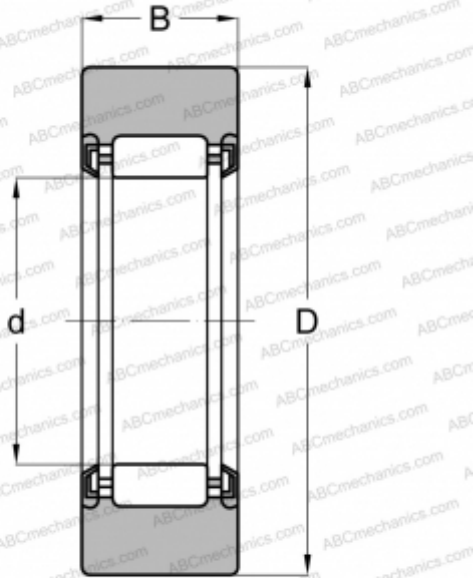

RNA 22/6.2RS.X SKF

Yoke type track roller

TYPE: Roller bearings, Yoke type track rollers, Without axial guidance, Without an inner ring, Outer ring without ribs, contact seals on both side, cylindrical outer ring

Technical specification

DIMENSIONS, MM

d	10,000
D	19,000
B	11,800

WEIGHT, KG

0,018

MANUFACTURER

[SKF](#)

INTERCHANGE