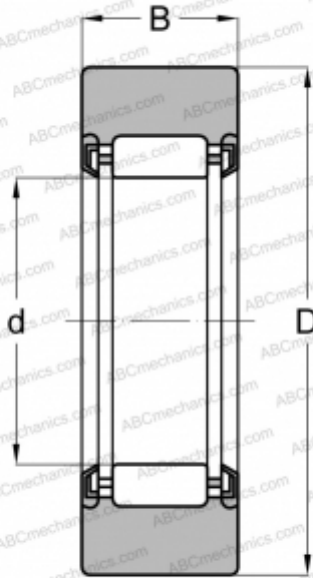

RNA 22/6 2RS DZ TORRINGTON

Yoke type track roller

TYPE: Roller bearings, Yoke type track rollers, Without axial guidance, Without an inner ring, Outer ring without ribs, contact seals on both side, cylindrical outer ring

Technical specification

DIMENSIONS, MM

| | |
|---|--------|
| d | 10,000 |
| D | 19,000 |
| B | 11,800 |

WEIGHT, KG

0,014

MANUFACTURER

[TORRINGTON](#)

INTERCHANGE