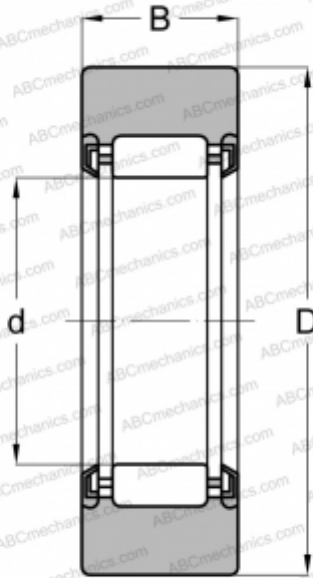

RNA 22/8 2RSX ABC

Yoke type track roller

TYPE: Roller bearings, Yoke type track rollers, Without axial guidance, Without an inner ring, Outer ring without ribs, contact seals on both side, cylindrical outer ring

Technical specification

DIMENSIONS, MM

d	12,000
D	24,000
B	11,800

WEIGHT, KG

0,027

MANUFACTURER

[ABC](#)

INTERCHANGE

FAG	RNA 22/8 2RSR DZ
INA	RNA 22/8 2RSX
SKF	RNA 22/8.2RS.X
TORRINGTON	RNA 22/8 2RS DZ