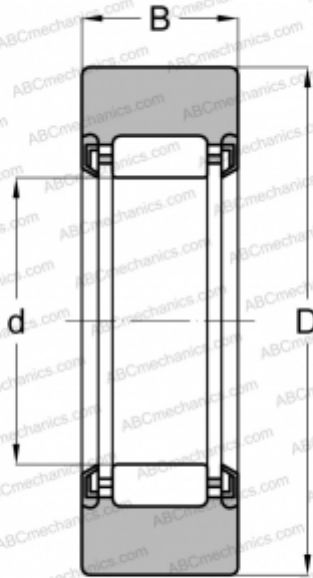

## RNA 22/8 2RSR DZ FAG

Yoke type track roller

TYPE: Roller bearings, Yoke type track rollers, Without axial guidance, Without an inner ring, Outer ring without ribs, contact seals on both side, cylindrical outer ring

### Technical specification

#### DIMENSIONS, MM

d	12,000
D	24,000
B	11,800

#### WEIGHT, KG

0,027