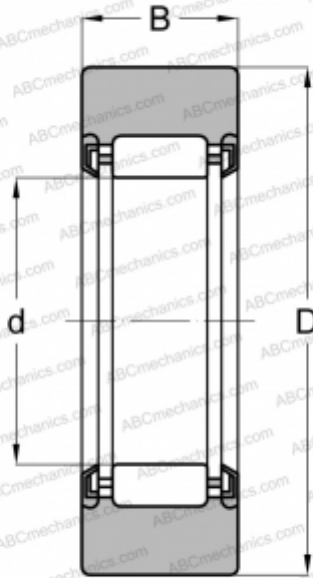

RNA 22/8 2RSX INA

Yoke type track roller

TYPE: Roller bearings, Yoke type track rollers, Without axial guidance, Without an inner ring, Outer ring without ribs, contact seals on both side, cylindrical outer ring

Technical specification

DIMENSIONS, MM

d	12,000
D	24,000
B	11,800

WEIGHT, KG

0,027

MANUFACTURER

[INA](#)

INTERCHANGE

ABC	RNA 22/8 2RSX
FAG	RNA 22/8 2RSR DZ
SKF	RNA 22/8.2RS.X
TORRINGTON	RNA 22/8 2RS DZ