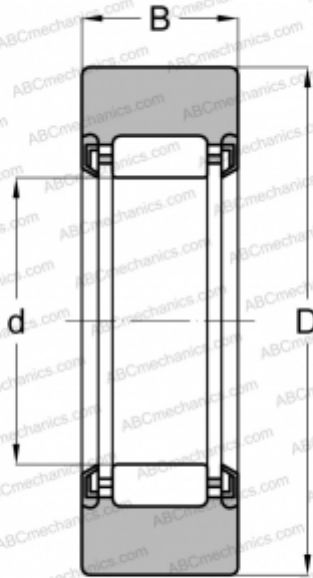

RNA 22/8.2RS.X SKF

Yoke type track roller

TYPE: Roller bearings, Yoke type track rollers, Without axial guidance, Without an inner ring, Outer ring without ribs, contact seals on both side, cylindrical outer ring

Technical specification

DIMENSIONS, MM

d	12,000
D	24,000
B	11,800

WEIGHT, KG

0,029

MANUFACTURER

[SKF](#)

INTERCHANGE