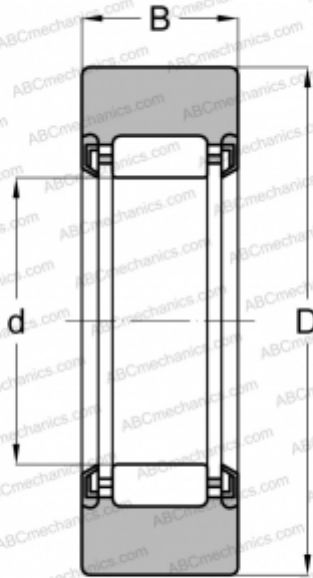

RNA 22/8 2RS DZ TORRINGTON

Yoke type track roller

TYPE: Roller bearings, Yoke type track rollers, Without axial guidance, Without an inner ring, Outer ring without ribs, contact seals on both side, cylindrical outer ring

Technical specification

DIMENSIONS, MM

d	12,000
D	24,000
B	11,800

WEIGHT, KG

0,027

MANUFACTURER

[TORRINGTON](#)

INTERCHANGE