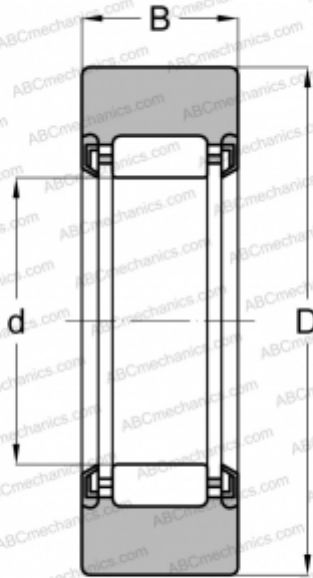

RNA 2202 2RS DZ TORRINGTON

Yoke type track roller

TYPE: Roller bearings, Yoke type track rollers, Without axial guidance, Without an inner ring, Outer ring without ribs, contact seals on both side, cylindrical outer ring

Technical specification

DIMENSIONS, MM

d	20,000
D	35,000
B	13,800

WEIGHT, KG

0,059

MANUFACTURER

[TORRINGTON](#)

INTERCHANGE