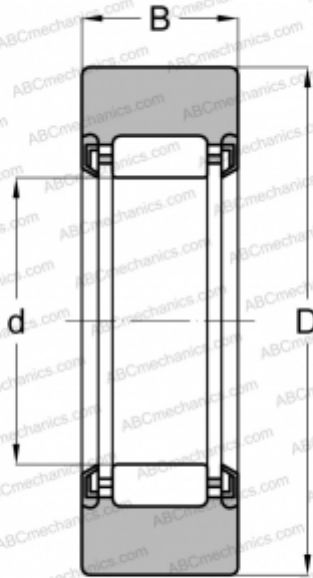

RNA 2204 2RS DZ TORRINGTON

Yoke type track roller

TYPE: Roller bearings, Yoke type track rollers, Without axial guidance, Without an inner ring, Outer ring without ribs, contact seals on both side, cylindrical outer ring

Technical specification

DIMENSIONS, MM

d	25,000
D	47,000
B	17,800

WEIGHT, KG

0,150

MANUFACTURER

[TORRINGTON](#)

INTERCHANGE