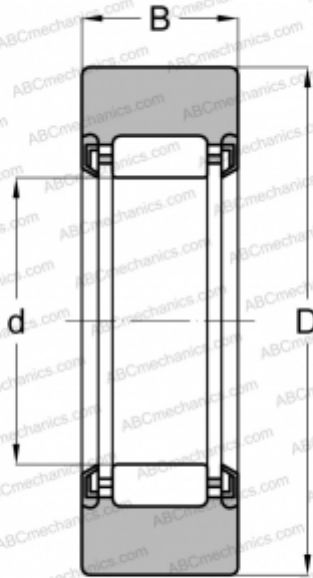

## RNA 2205 2RSX INA

Yoke type track roller

TYPE: Roller bearings, Yoke type track rollers, Without axial guidance, Without an inner ring, Outer ring without ribs, contact seals on both side, cylindrical outer ring

### Technical specification

#### DIMENSIONS, MM

d	30,000
D	52,000
B	17,800

#### WEIGHT, KG

0,172