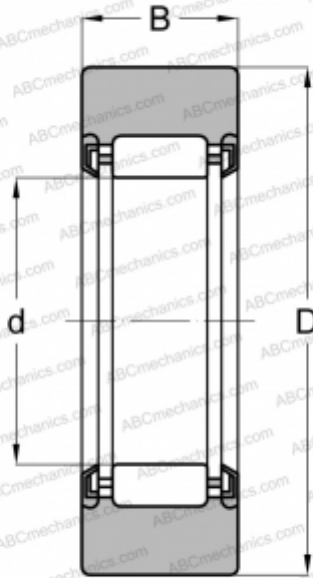

## RNA 2207 2RSR DZ FAG

Yoke type track roller

TYPE: Roller bearings, Yoke type track rollers, Without axial guidance, Without an inner ring, Outer ring without ribs, contact seals on both side, cylindrical outer ring

### Technical specification

#### DIMENSIONS, MM

d	42,000
D	72,000
B	22,800

#### WEIGHT, KG

0,422