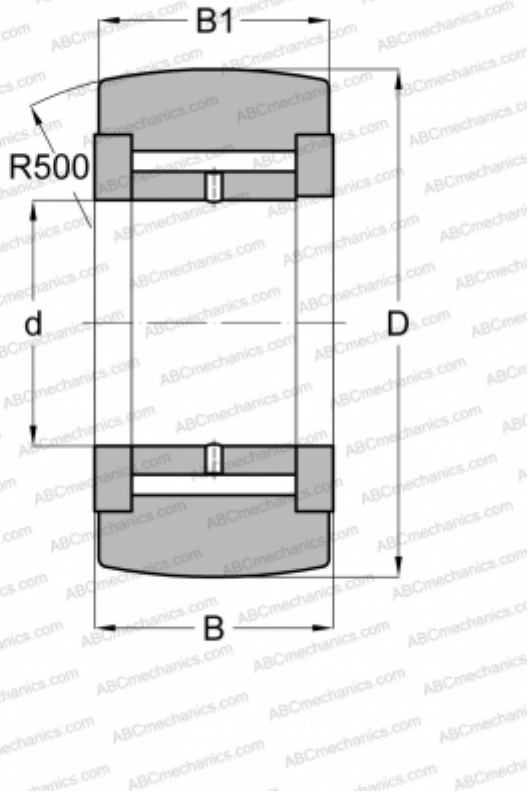

## NATV 5 SKF

Yoke type track roller

TYPE: Roller bearings, Yoke type track rollers, With axial guidance, Full complement needle roller set, gap seals on both sides

### Technical specification

#### DIMENSIONS, MM

d	5,000
D	16,000
B	12,000
B1	11,000

#### WEIGHT, KG

0,015