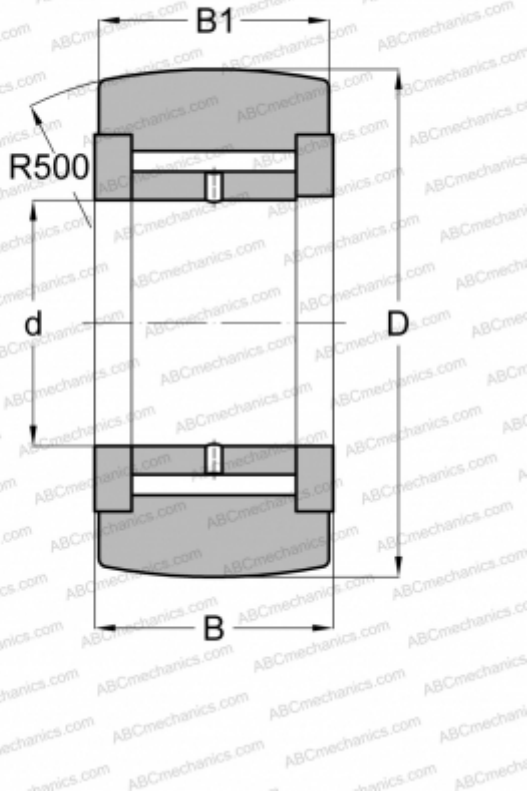

NATV 6 SKF

Yoke type track roller

TYPE: Roller bearings, Yoke type track rollers, With axial guidance, Full complement needle roller set, gap seals on both sides

Technical specification

DIMENSIONS, MM

d	6,000
D	19,000
B	12,000
B1	11,000

WEIGHT, KG

0,021

MANUFACTURER

[SKF](#)

INTERCHANGE

ABC	NATV 6
INA	NATV 6
IKO	NART 6 VR
McGill	MCYR-6

CALCULATION DATA

Basic dynamic load rating, C	5,280 kN
Basic static load rating, Co	8,000 kN
Fatigue load limit, Pu	0,880 kN
Limiting speed	4000 r/min