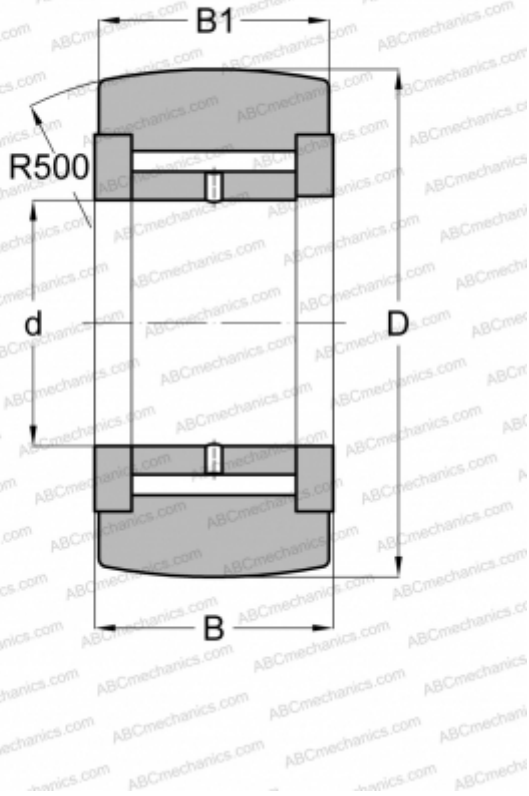

## NATV 8 INA

Yoke type track roller

TYPE: Roller bearings, Yoke type track rollers, With axial guidance, Full complement needle roller set, gap seals on both sides

### Technical specification

#### DIMENSIONS, MM

d	8,000
D	24,000
B	15,000
B1	14,000

#### WEIGHT, KG

0,041