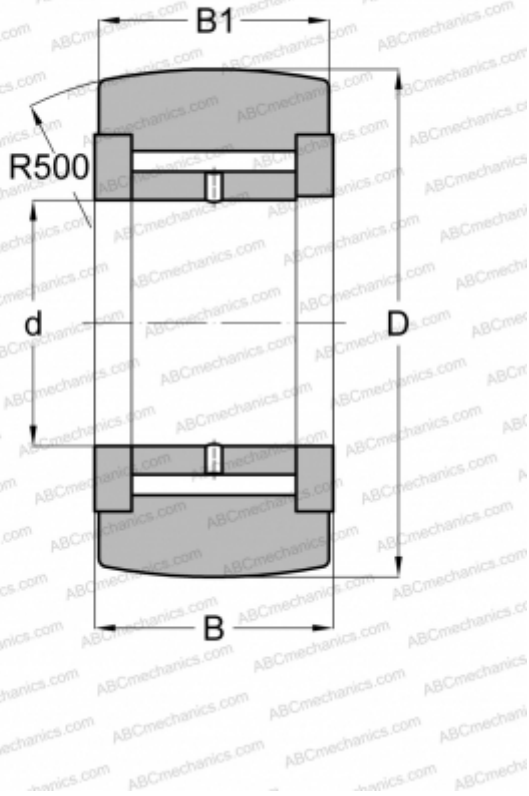

NATV 8 SKF

Yoke type track roller

TYPE: Roller bearings, Yoke type track rollers, With axial guidance, Full complement needle roller set, gap seals on both sides

Technical specification

DIMENSIONS, MM

d	8,000
D	24,000
B	15,000
B1	14,000

WEIGHT, KG

0,042

MANUFACTURER

[SKF](#)

INTERCHANGE

ABC	NATV 8
INA	NATV 8
IKO	NART 8 VR
McGill	MCYR-8

CALCULATION DATA

Basic dynamic load rating, C	7,480 kN
Basic static load rating, Co	11,400 kN
Fatigue load limit, Pu	1,320 kN
Limiting speed	3600 r/min