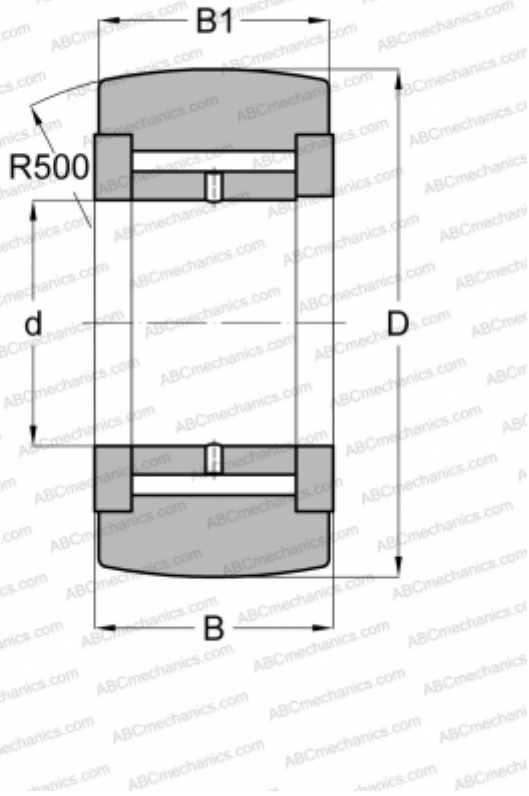

## NATV 10 INA

Yoke type track roller

TYPE: Roller bearings, Yoke type track rollers, With axial guidance, Full complement needle roller set, gap seals on both sides

### Technical specification

#### DIMENSIONS, MM

d	10,000
D	30,000
B	15,000
B1	14,000

#### WEIGHT, KG

0,064