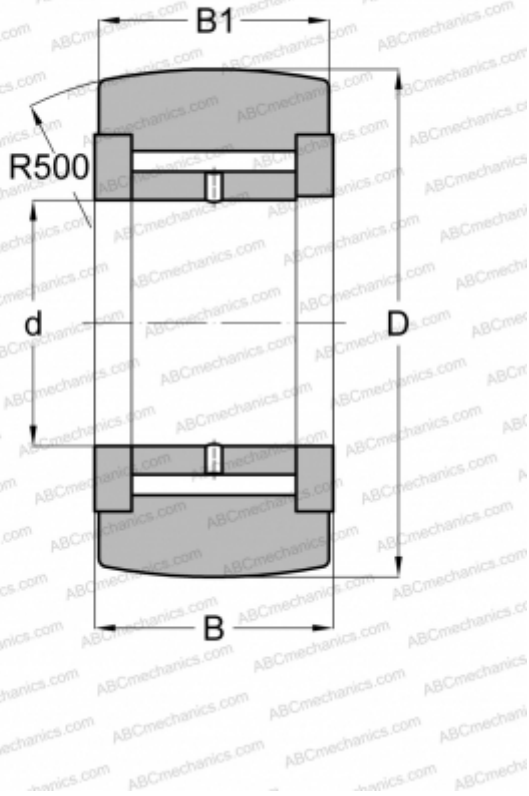

NATV 25 ABC

Yoke type track roller

TYPE: Roller bearings, Yoke type track rollers, With axial guidance, Full complement needle roller set, gap seals on both sides

Technical specification

DIMENSIONS, MM

d	25,000
D	52,000
B	25,000
B1	24,000

WEIGHT, KG

0,295

MANUFACTURER

[ABC](#)

INTERCHANGE

INA	NATV 25
SKF	NATV 25
IKO	NART 25 VR
McGill	MCYR-25