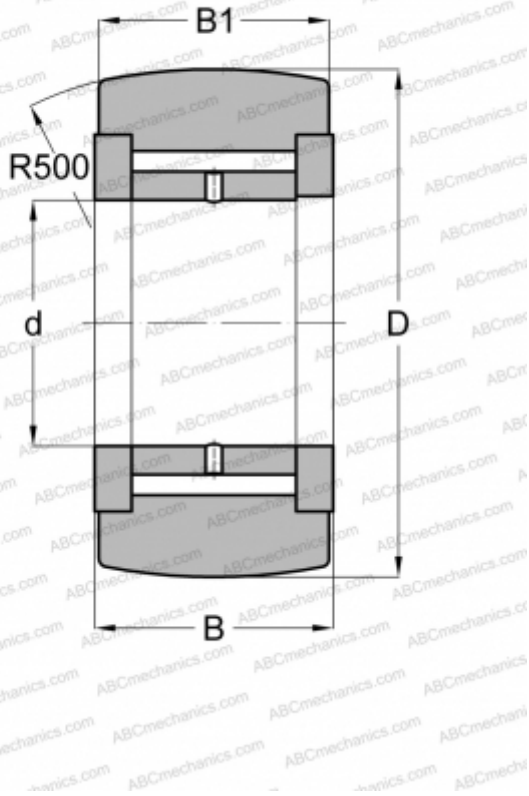

## NATV 50 ABC

Yoke type track roller

TYPE: Roller bearings, Yoke type track rollers, With axial guidance, Full complement needle roller set, gap seals on both sides

### Technical specification

#### DIMENSIONS, MM

d	50,000
D	90,000
B	32,000
B1	30,000

#### WEIGHT, KG

0,989