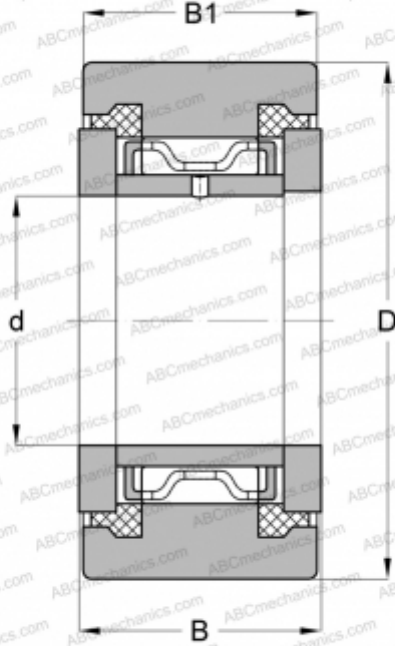

NATR 5 PPX ABC

Yoke type track roller

TYPE: Roller bearings, Yoke type track rollers, With axial guidance, Sealing rings on both sides, cylindrical outer ring

Technical specification

DIMENSIONS, MM

| | |
|----|--------|
| d | 5,000 |
| D | 16,000 |
| B | 12,000 |
| B1 | 11,000 |

WEIGHT, KG

0,018

MANUFACTURER

[ABC](#)

INTERCHANGE

| | |
|--------|----------------------------|
| INA | NATR 5 PPX |
| McGill | MCYRR 5 SX |
| SKF | NATR 5 PPX |