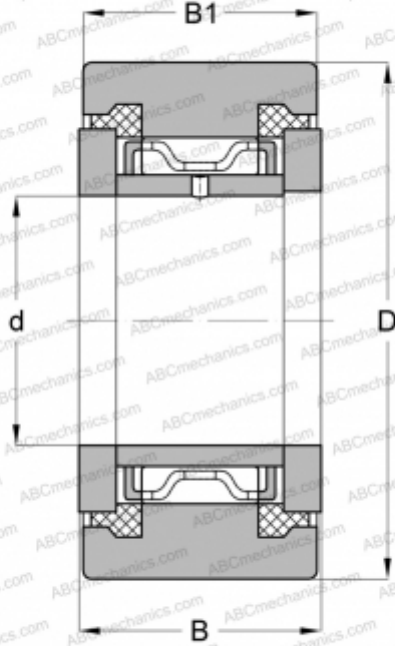

NATR 6 PPX ABC

Yoke type track roller

TYPE: Roller bearings, Yoke type track rollers, With axial guidance, Sealing rings on both sides, cylindrical outer ring

Technical specification

DIMENSIONS, MM

d	6,000
D	19,000
B	12,000
B1	11,000

WEIGHT, KG

0,023

MANUFACTURER

[ABC](#)

INTERCHANGE

INA	NATR 6 PPX
McGill	MCYRR 6 SX
SKF	NATR 6 PPX