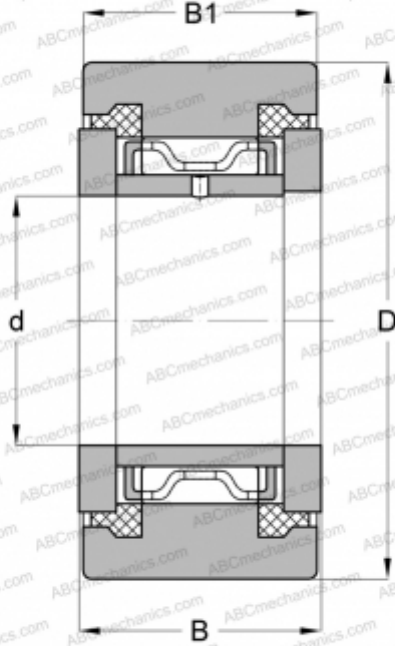

## MCYRR 8 SX McGill

Yoke type track roller

TYPE: Roller bearings, Yoke type track rollers, With axial guidance, Sealing rings on both sides, cylindrical outer ring

### Technical specification

#### DIMENSIONS, MM

d	8,000
D	24,000
B	15,000
B1	14,000

#### WEIGHT, KG

0,045