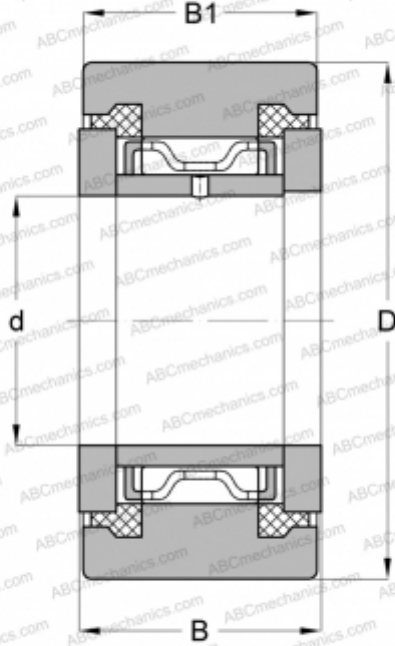

## NATR 15 PPX ABC

Yoke type track roller

TYPE: Roller bearings, Yoke type track rollers, With axial guidance, Sealing rings on both sides, cylindrical outer ring

### Technical specification

#### DIMENSIONS, MM

d	15,000
D	35,000
B	19,000
B1	18,000

#### WEIGHT, KG

0,095