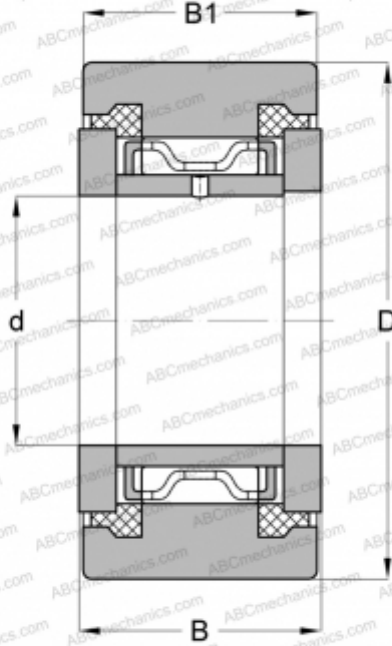

NATR 15 PPX INA

Yoke type track roller

TYPE: Roller bearings, Yoke type track rollers, With axial guidance, Sealing rings on both sides, cylindrical outer ring

Technical specification

DIMENSIONS, MM

d	15,000
D	35,000
B	19,000
B1	18,000

WEIGHT, KG

0,095

MANUFACTURER

[INA](#)

INTERCHANGE

ABC	NATR 15 PPX
SKF	NATR 15 PPX