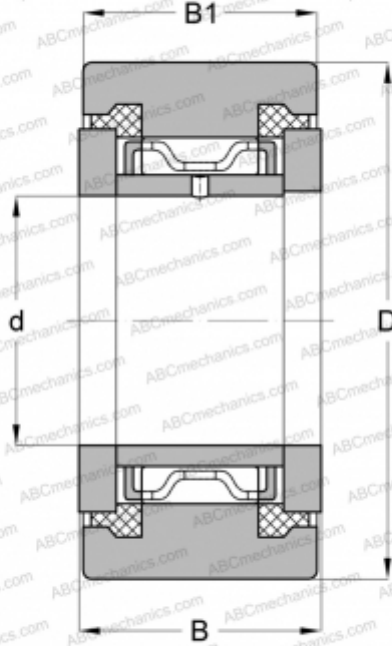

## NATR 20 PPX INA

Yoke type track roller

TYPE: Roller bearings, Yoke type track rollers, With axial guidance, Sealing rings on both sides, cylindrical outer ring

### Technical specification

#### DIMENSIONS, MM

d	20,000
D	47,000
B	25,000
B1	24,000

#### WEIGHT, KG

0,236