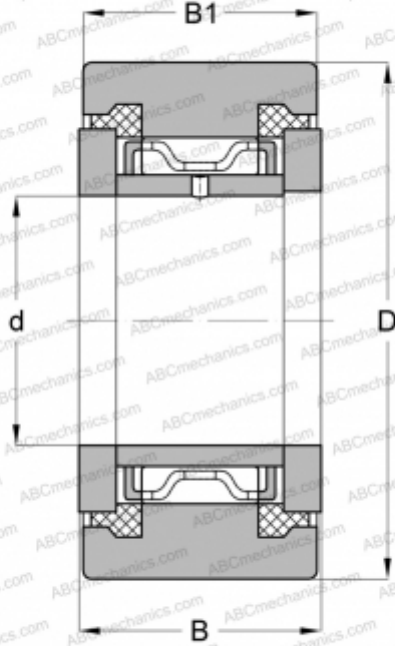

NATR 25 PPX ABC

Yoke type track roller

TYPE: Roller bearings, Yoke type track rollers, With axial guidance, Sealing rings on both sides, cylindrical outer ring

Technical specification

DIMENSIONS, MM

d	25,000
D	52,000
B	25,000
B1	24,000

WEIGHT, KG

0,271

MANUFACTURER

[ABC](#)

INTERCHANGE

INA	NATR 25 PPX
SKF	NATR 25 PPX