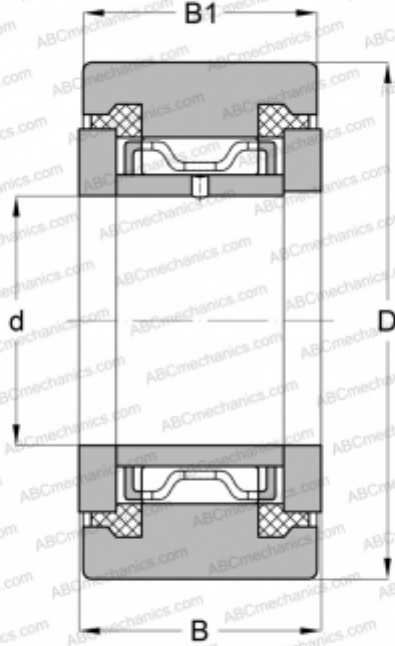

## NATR 25 PPX INA

Yoke type track roller

TYPE: Roller bearings, Yoke type track rollers, With axial guidance, Sealing rings on both sides, cylindrical outer ring

### Technical specification

#### DIMENSIONS, MM

d	25,000
D	52,000
B	25,000
B1	24,000

#### WEIGHT, KG

0,271