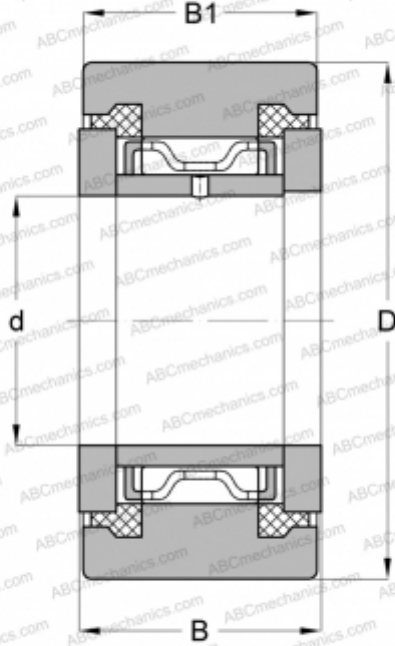

NATR 30 PPX ABC

Yoke type track roller

TYPE: Roller bearings, Yoke type track rollers, With axial guidance, Sealing rings on both sides, cylindrical outer ring

Technical specification

DIMENSIONS, MM

d	30,000
D	62,000
B	29,000
B1	28,000

WEIGHT, KG

0,444

MANUFACTURER

[ABC](#)

INTERCHANGE

INA	NATR 30 PPX
SKF	NATR 30 PPX