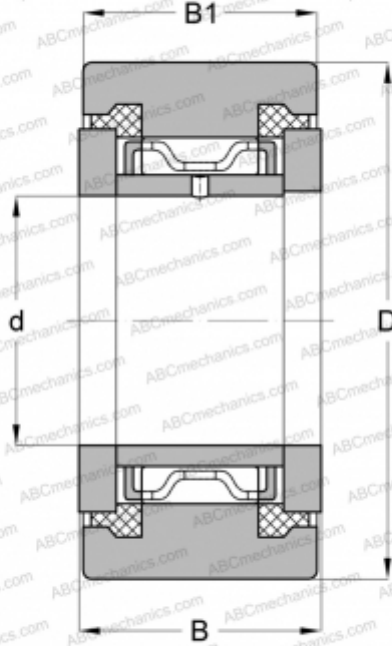

## NATR 30 PPX INA

Yoke type track roller

TYPE: Roller bearings, Yoke type track rollers, With axial guidance, Sealing rings on both sides, cylindrical outer ring

### Technical specification

#### DIMENSIONS, MM

d	30,000
D	62,000
B	29,000
B1	28,000

#### WEIGHT, KG

0,444