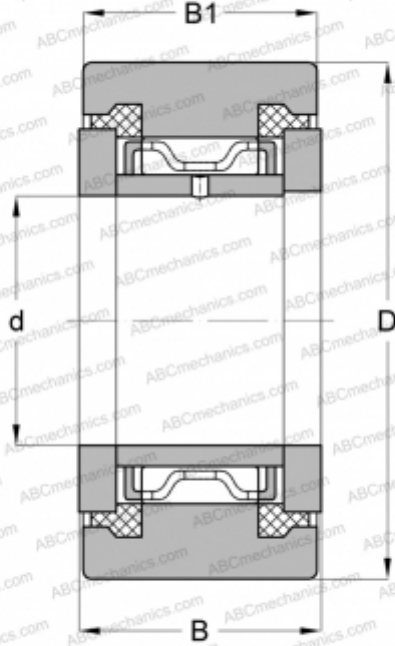

NATR 50 PPX ABC

Yoke type track roller

TYPE: Roller bearings, Yoke type track rollers, With axial guidance, Sealing rings on both sides, cylindrical outer ring

Technical specification

DIMENSIONS, MM

d	50,000
D	90,000
B	32,000
B1	30,000

WEIGHT, KG

0,870

MANUFACTURER

[ABC](#)

INTERCHANGE

SKF

[NATR 50 PPX](#)