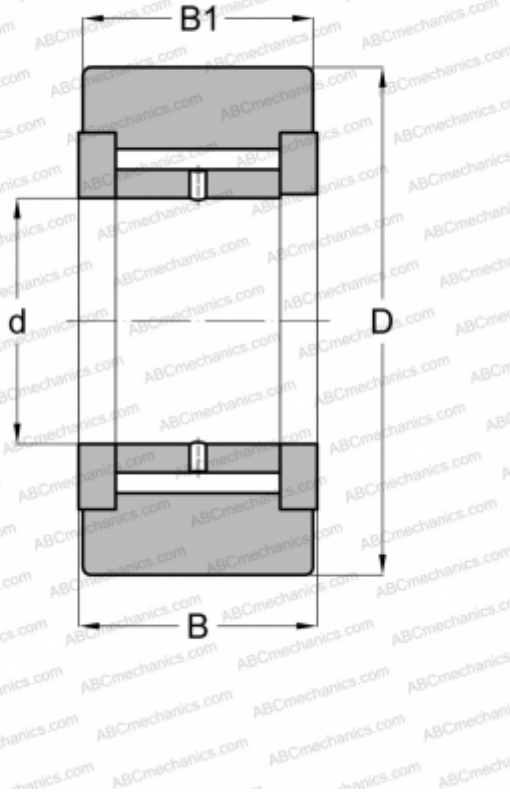

## NATV 5 X ABC

Yoke type track roller

TYPE: Roller bearings, Yoke type track rollers, With axial guidance, Full complement needle roller set, gap seals on both sides, cylindrical outer ring

### Technical specification

#### DIMENSIONS, MM

d	5,000
D	16,000
B	12,000
B1	11,000

#### WEIGHT, KG

0,015