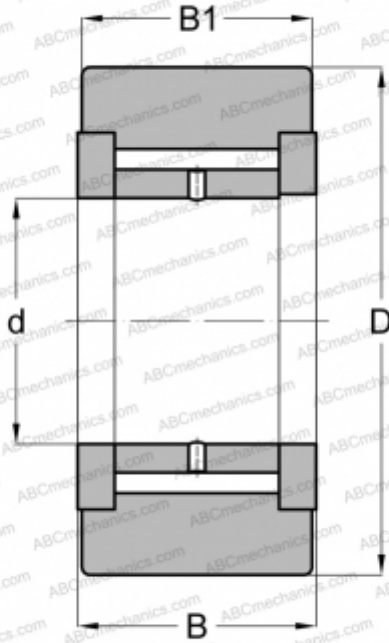

NATV 5 X INA

Yoke type track roller

TYPE: Roller bearings, Yoke type track rollers, With axial guidance, Full complement needle roller set, gap seals on both sides, cylindrical outer ring

Technical specification

DIMENSIONS, MM

d	5,000
D	16,000
B	12,000
B1	11,000

WEIGHT, KG

0,015

MANUFACTURER

[INA](#)

INTERCHANGE

ABC	NATV 5 X
SKF	NATV 5 X