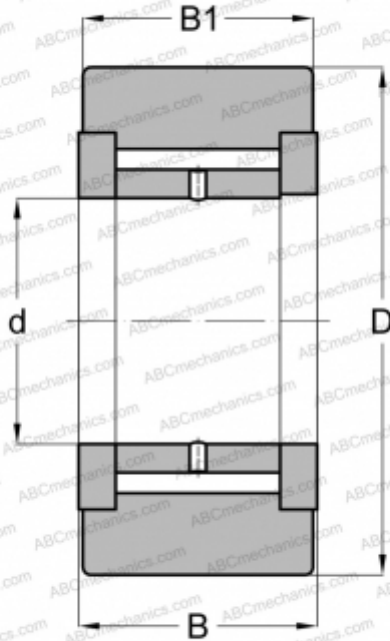

## NATV 6 X SKF

Yoke type track roller

TYPE: Roller bearings, Yoke type track rollers, With axial guidance, Full complement needle roller set, gap seals on both sides, cylindrical outer ring

### Technical specification

#### DIMENSIONS, MM

d	6,000
D	19,000
B	12,000
B1	11,000

#### WEIGHT, KG

0,021