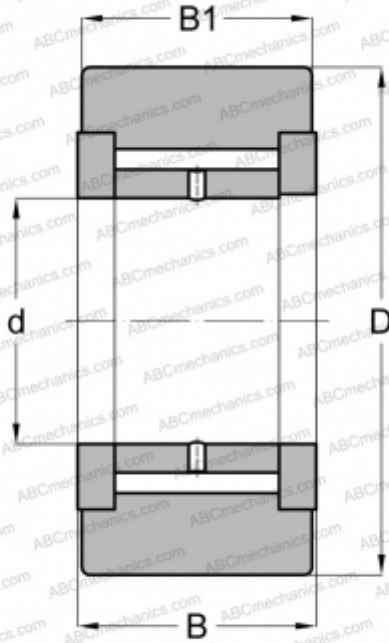

## NATV 8 X ABC

Yoke type track roller

TYPE: Roller bearings, Yoke type track rollers, With axial guidance, Full complement needle roller set, gap seals on both sides, cylindrical outer ring

### Technical specification

#### DIMENSIONS, MM

d	8,000
D	24,000
B	15,000
B1	14,000

#### WEIGHT, KG

0,041