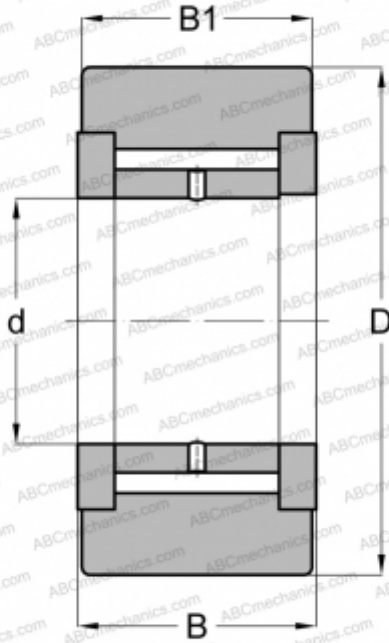

NATV 10 X ABC

Yoke type track roller

TYPE: Roller bearings, Yoke type track rollers, With axial guidance, Full complement needle roller set, gap seals on both sides, cylindrical outer ring

Technical specification

DIMENSIONS, MM

d	10,000
D	30,000
B	15,000
B1	14,000

WEIGHT, KG

0,064

MANUFACTURER

[ABC](#)

INTERCHANGE

INA	NATV 10 X
SKF	NATV 10 X