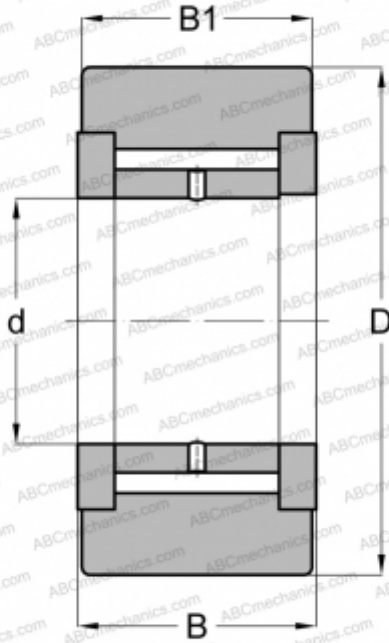

NATV 12 X ABC

Yoke type track roller

TYPE: Roller bearings, Yoke type track rollers, With axial guidance, Full complement needle roller set, gap seals on both sides, cylindrical outer ring

Technical specification

DIMENSIONS, MM

d	12,000
D	32,000
B	15,000
B1	14,000

WEIGHT, KG

0,069

MANUFACTURER

[ABC](#)

INTERCHANGE

INA	NATV 12 X
SKF	NATV 12 X