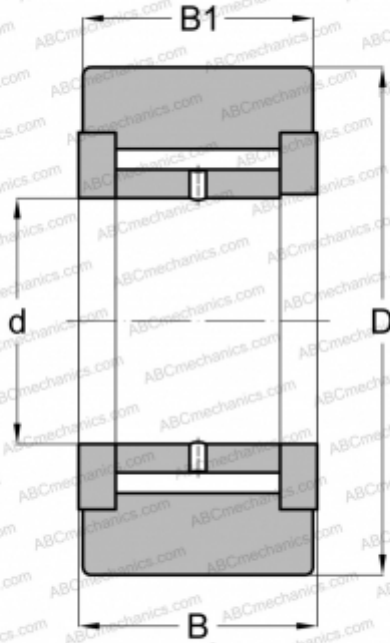

## NATV 15 X ABC

Yoke type track roller

TYPE: Roller bearings, Yoke type track rollers, With axial guidance, Full complement needle roller set, gap seals on both sides, cylindrical outer ring

### Technical specification

#### DIMENSIONS, MM

d	15,000
D	35,000
B	19,000
B1	18,000

#### WEIGHT, KG

0,109