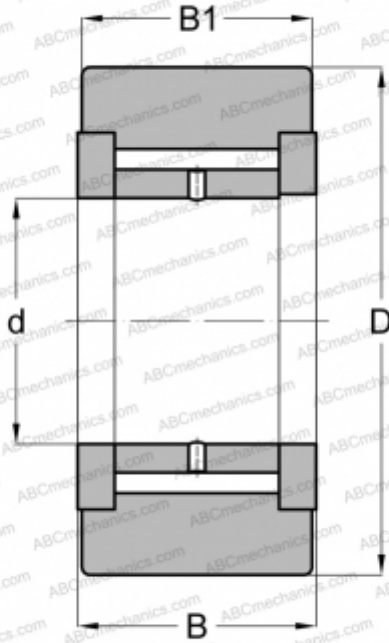

NATV 15 X INA

Yoke type track roller

TYPE: Roller bearings, Yoke type track rollers, With axial guidance, Full complement needle roller set, gap seals on both sides, cylindrical outer ring

Technical specification

DIMENSIONS, MM

d	15,000
D	35,000
B	19,000
B1	18,000

WEIGHT, KG

0,109

MANUFACTURER

[INA](#)

INTERCHANGE

ABC	NATV 15 X
SKF	NATV 15 X