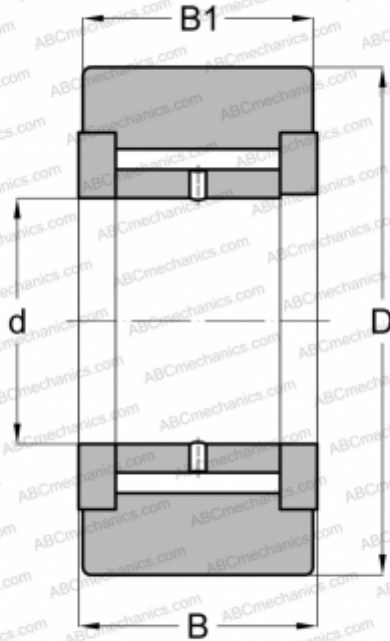

## NATV 15 X SKF

Yoke type track roller

TYPE: Roller bearings, Yoke type track rollers, With axial guidance, Full complement needle roller set, gap seals on both sides, cylindrical outer ring

### Technical specification

#### DIMENSIONS, MM

d	15,000
D	35,000
B	19,000
B1	18,000

#### WEIGHT, KG

0,110